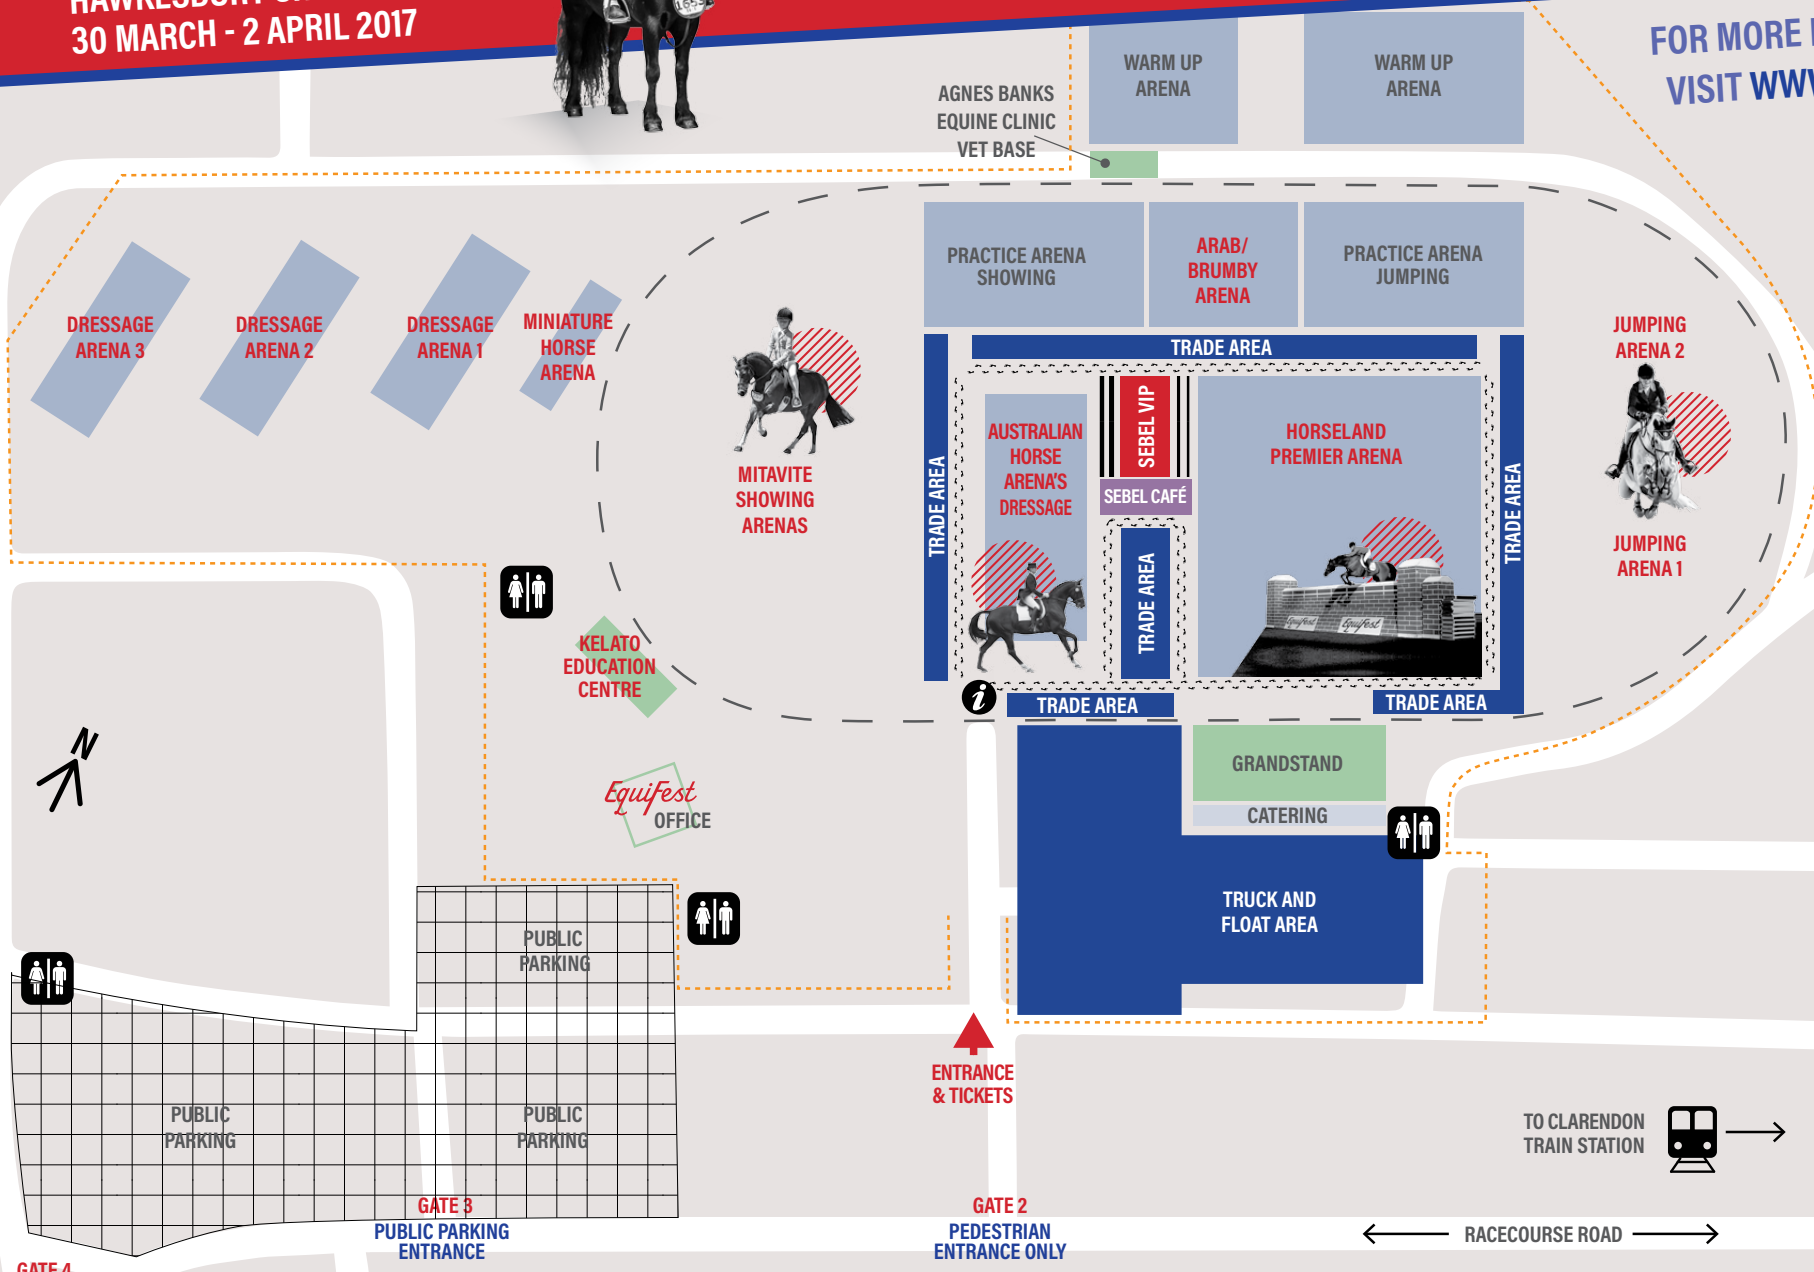

Equifest

VENUE MAP

HAWKESBURY SHOWGROUNDS
30 MARCH - 2 APRIL 2017

MAP OUT YOUR DREAM EVENT!

FOR MORE EVENT INFORMATION
VISIT WWW.EQUIFEST.COM.AU

KEY

- TRADE
- VIP, CORPORATE CHAMPAGNE BAR
- PUBLIC CAFÉ & WINE BAR
- TABLES & CHAIRS
- WALKWAY
- TICKETED PRECINCT